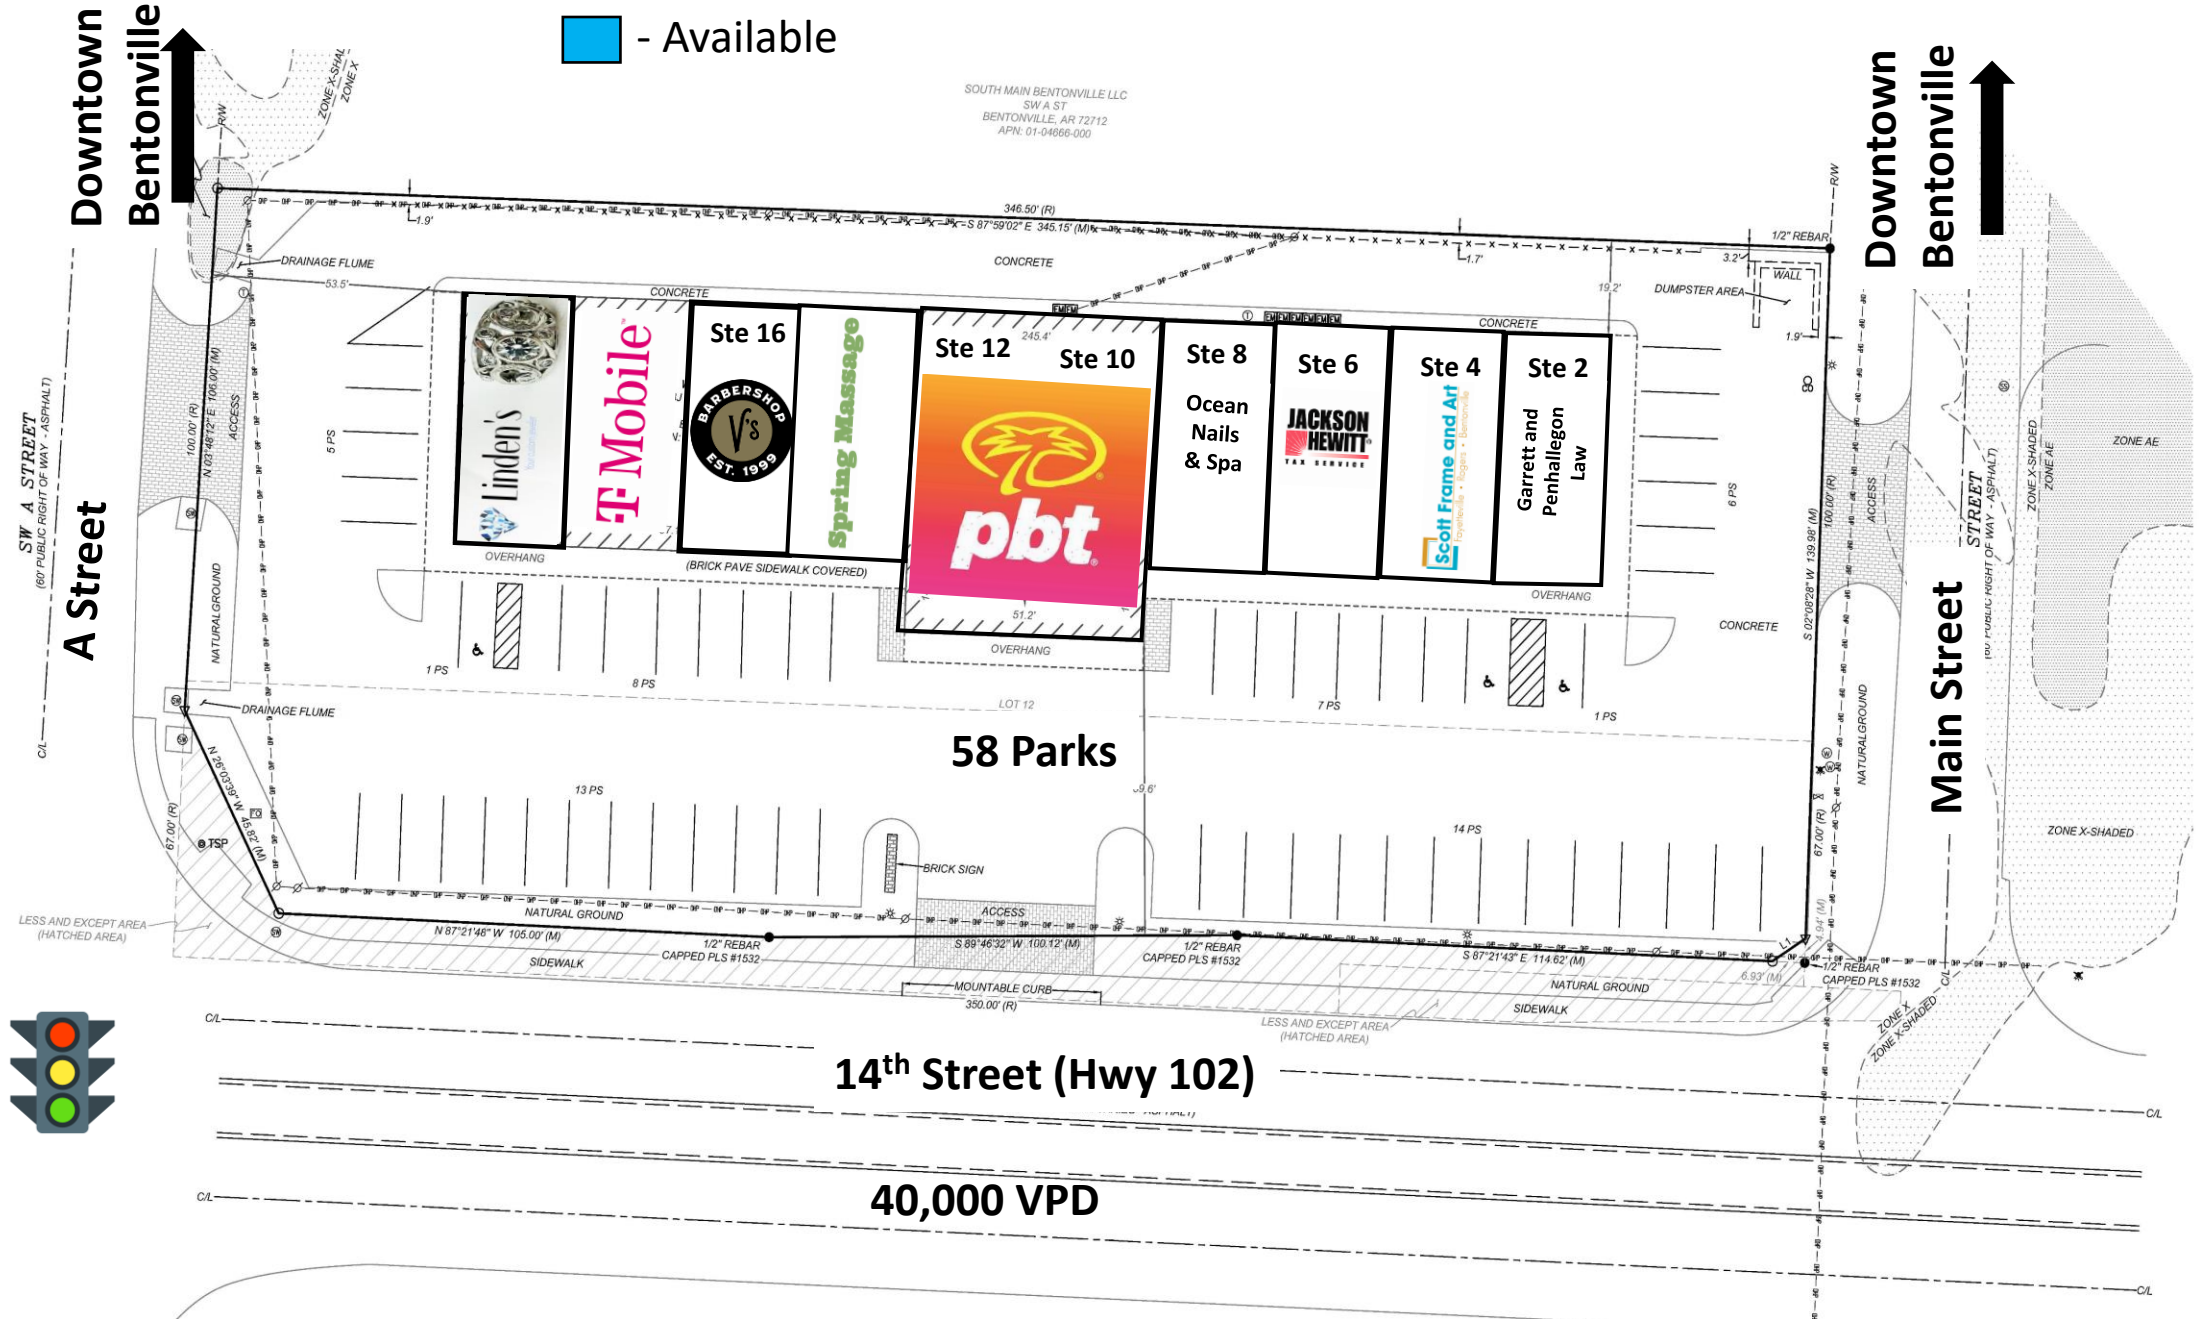

 - Available

SOUTH MAIN BENTONVILLE LLC
SW A ST
BENTONVILLE, AR 72712
APN: 01-04666-000

14th Street (Hwy 102)

40,000 VPD

Downtown
Bentonville

Downtown
Bentonville

Main Street

SW A STREET
(66' PUBLIC RIGHT OF WAY - ASPHALT)

A Street

STREET
(66' PUBLIC RIGHT OF WAY - ASPHALT)

Main Street