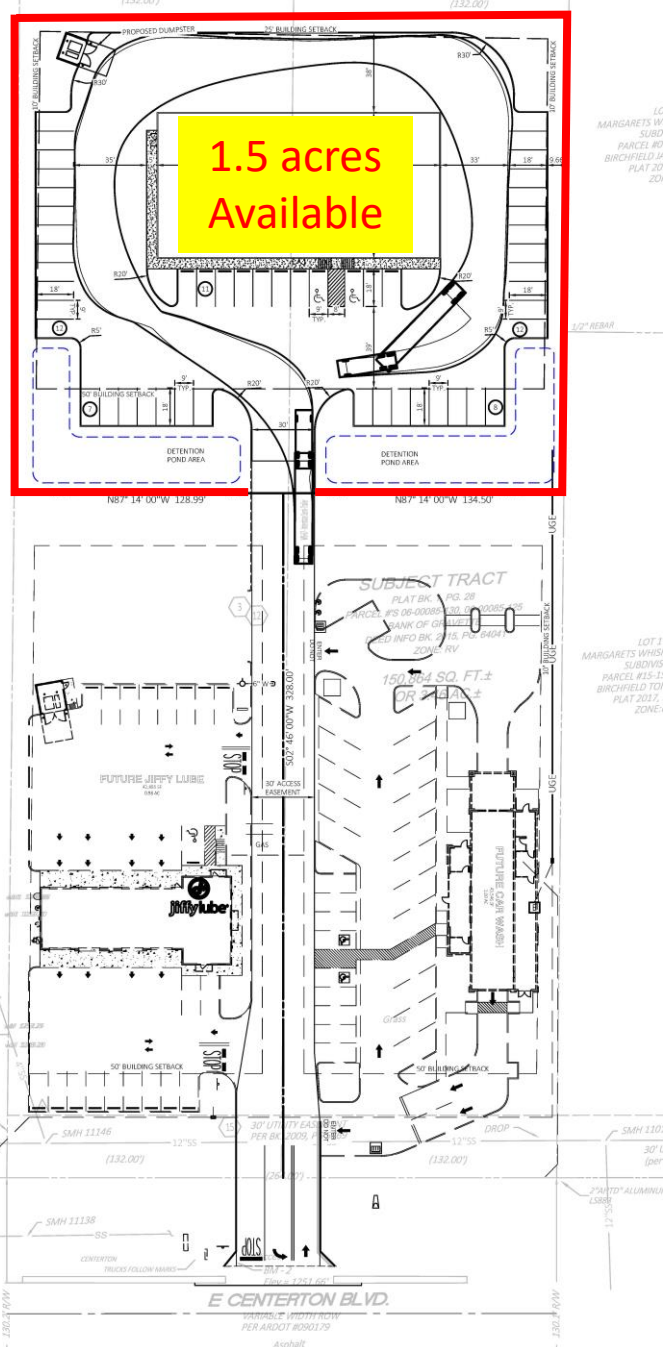

1.5 acres
Available

Hwy. 102