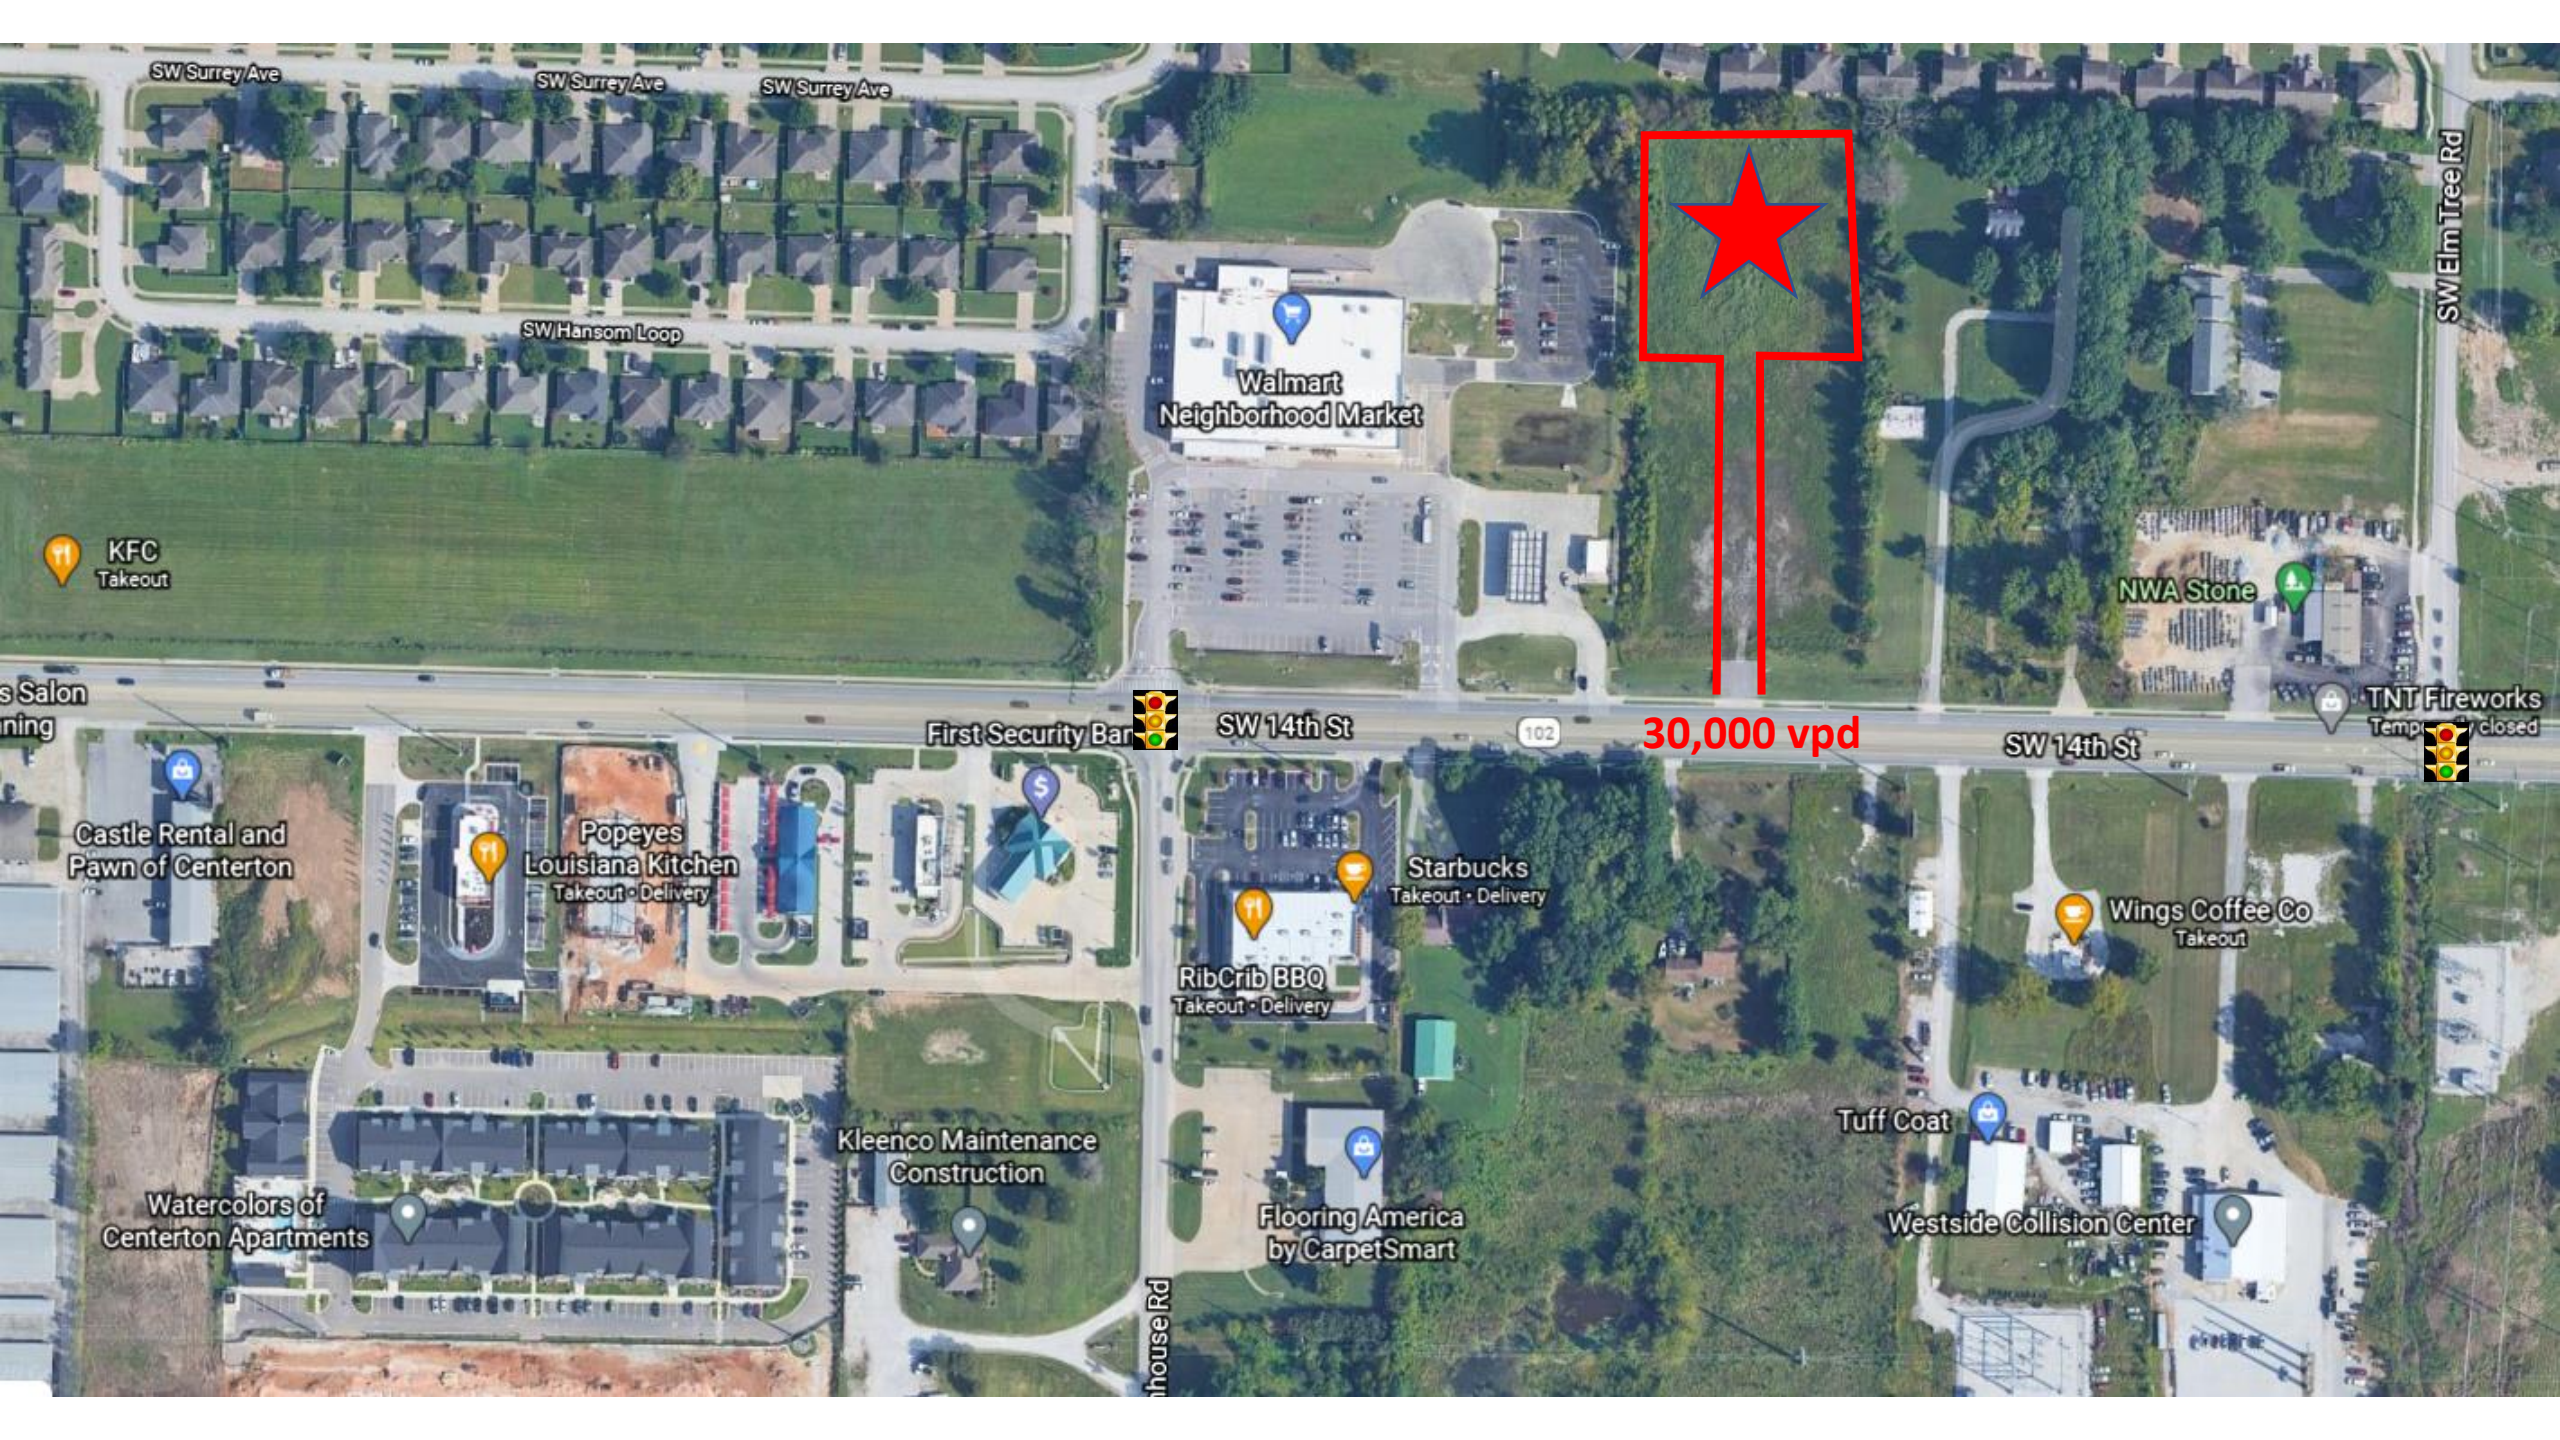

Centerton

Hwy
102

Site

Greenhouse Road

Bentonville

SW Regional Airport Blvd

SW Surrey Ave

SW Surrey Ave

SW Surrey Ave

SW Hansom Loop

Walmart
Neighborhood Market

KFC
Takeout

NWA Stone

TNT Fireworks
Temporarily closed

Salon

First Security Bar

SW 14th St

102

30,000 vpd

SW 14th St

Castle Rental and
Pawn of Centerton

Popeyes
Louisiana Kitchen
Takeout • Delivery

Starbucks
Takeout • Delivery

Wings Coffee Co
Takeout

RibCrib BBQ
Takeout • Delivery

Kleenco Maintenance
Construction

Tuff Coat

Watercolors of
Centerton Apartments

Flooring America
by CarpetSmart

Westside Collision Center

house Rd

SW Elm Tree Rd